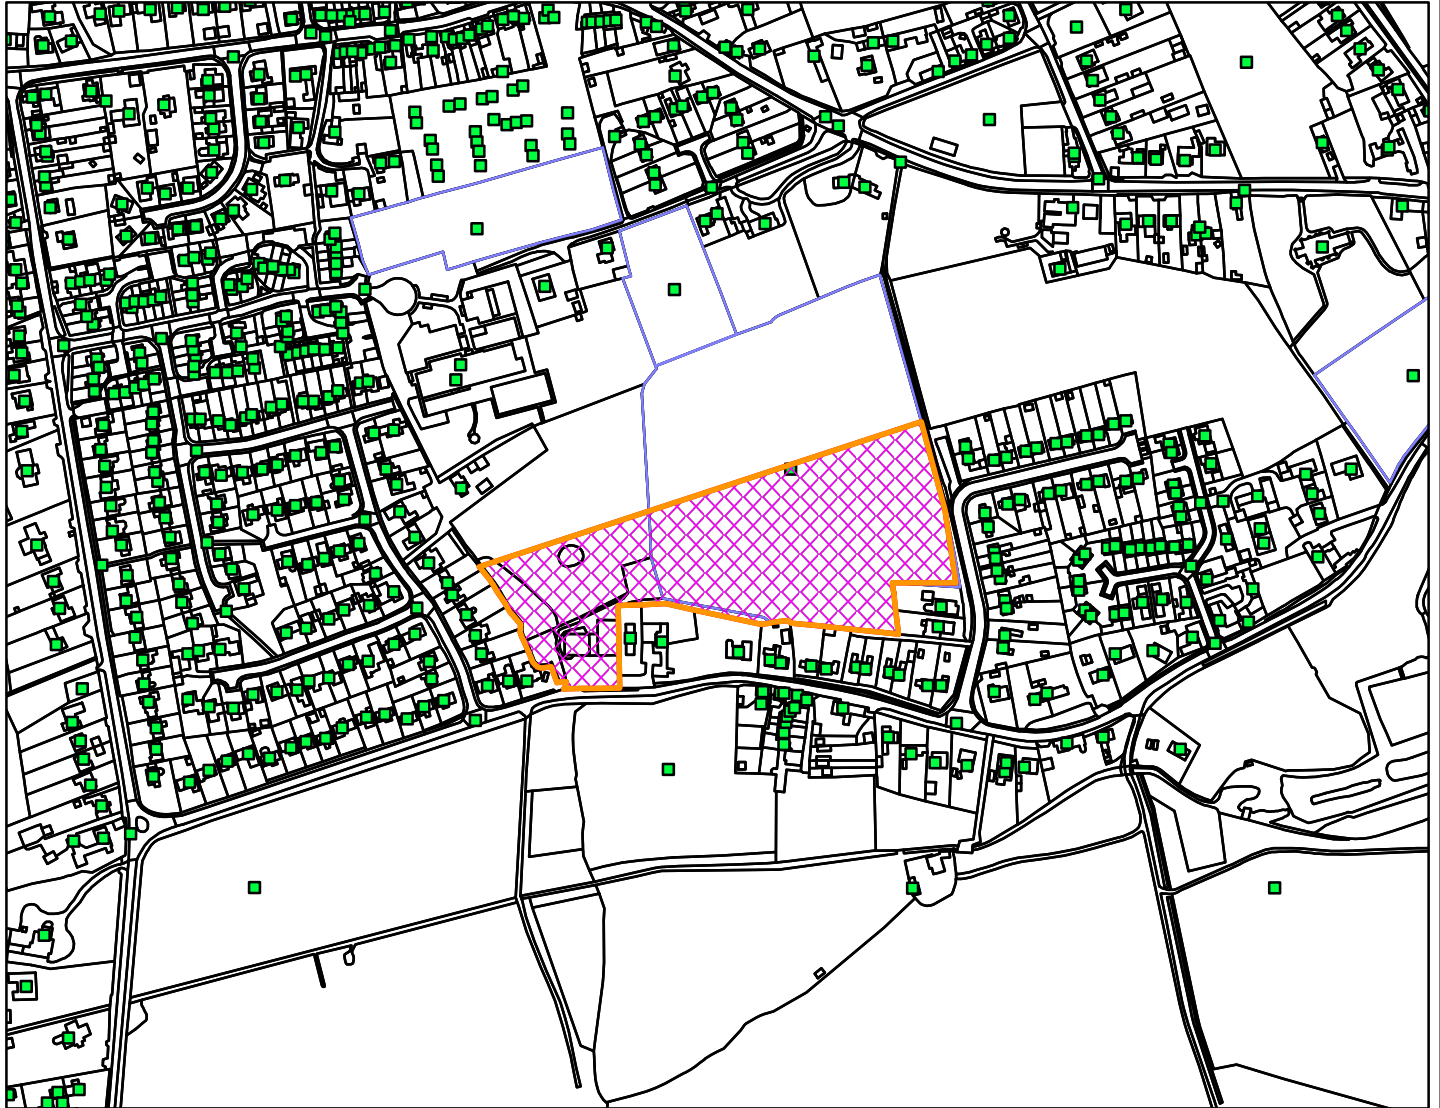

23/01763/FM

Borough Council of
**King's Lynn &
West Norfolk**

Manor Farm, Back Street, Gayton, King's Lynn PE32 1QR

Legend

Scale: 1:5,000

Reproduced from the Ordnance Survey map with permission of the Controller of His Majesty's Stationery Office © Crown Copyright 2023.

Unauthorised reproduction infringes Crown Copyright and may lead to prosecution or civil proceedings.

Organisation	BCKLWN
Department	Department
Comments	Not Set
Date	24/09/2024
MSA Number	0100024314